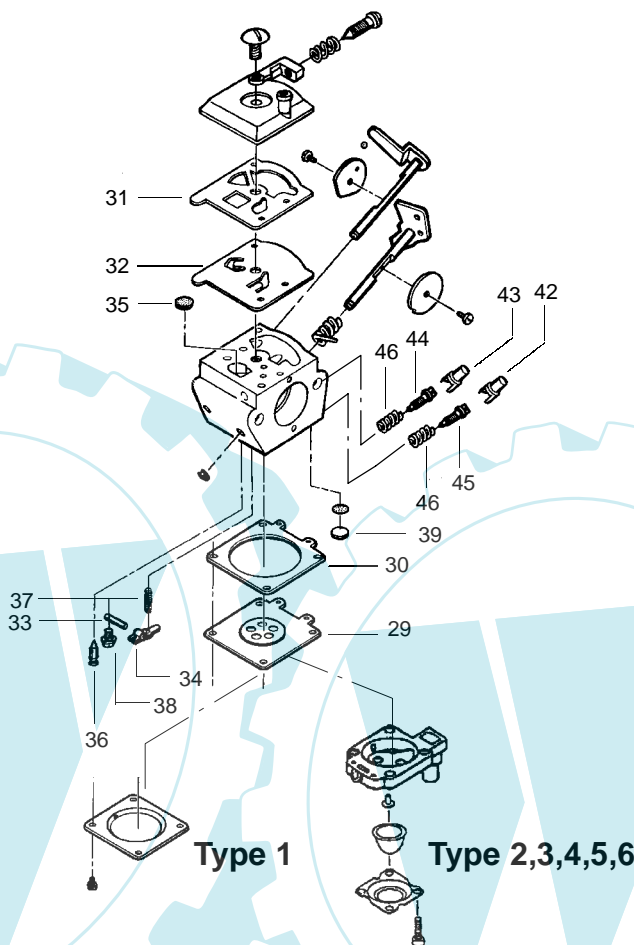

↗ = NEW PART NUMBER FOR THIS IPL

★ = REFER TO THE SERVICE REFERENCE INDICATED FOR MORE INFORMATION. (LOCATED AT END OF IPL)

TYPE 1-6

SPAREPARTS
530082558

Type 1 -Carburetor Number
#530035306 - WT-221

Type 2,3 -Carburetor Number
#530069692 - WT-379

Type 4,5,6 -Carburetor Number
#530069682 - C1U-W4

Ref.	Part No.	Description	Ref.	Part No.	Description
29.	530035014	Metering Diaphragm	41.	-	Carb. Repair Kit
30.	530035320	Metering Diaphragm Gasket		530035312	Type 1
31.	530035164	Fuel Pump Gasket		-	(Incl. 33-40)
32.	530035166	Fuel Pump Diaphragm		-	Type 2
33.	530035028	Metering Pin		-	(Incl. 33-40, 42-46 &
34.	530035031	Metering Lever		-	Primer Bulb)
35.	530035178	Fuel Inlet Screen		530069656	Walbro
36.	530035106	Inlet Needle Valve		530069969	Zama
37.	530035139	Metering Lever Spring	42.	530038479	Limiter Cap-High
38.	530035236	Metering Lever Pin Screw	43.	530038478	Limiter Cap-Low
39.	530035162	Welch Plug	44.	-	Needle-High
40.	-	Gasket/Diaphragm		530035407	Walbro
	530069844	Kit (Incl. 29-32)		530035443	Zama
	530069866	Walbro	45.	-	Needle-Low
		Zama		530035408	Walbro
				530035444	Zama
			46.	-	Needle Spring
				530035293	Walbro
				530035445	Zama