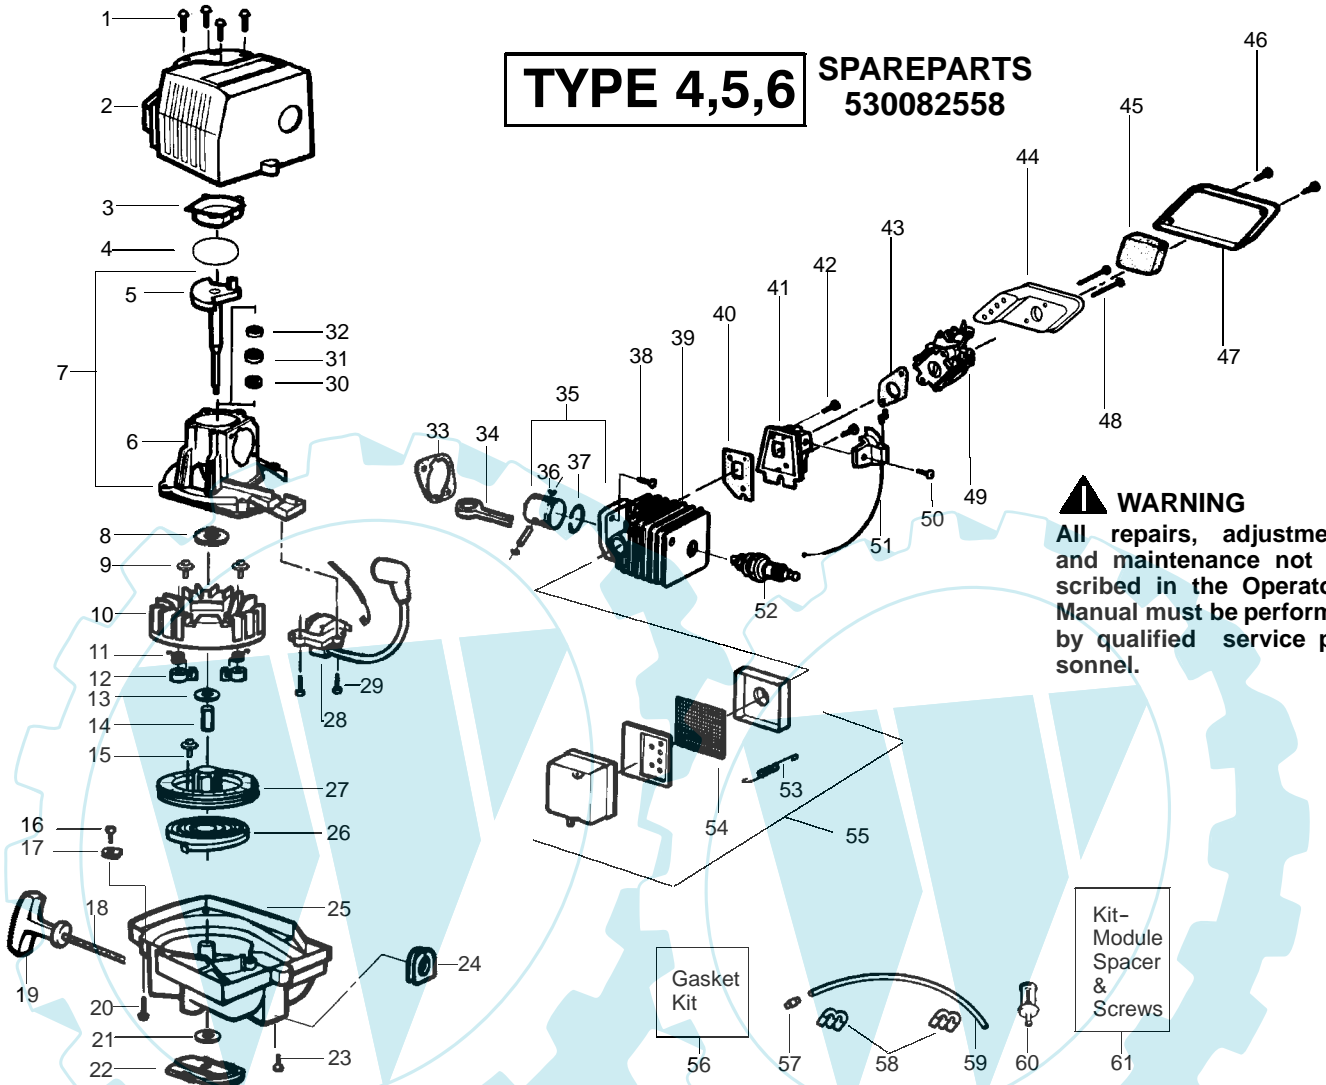

TYPE 4,5,6 SPAREPARTS 530082558

WARNING
All repairs, adjustments and maintenance not described in the Operator's Manual must be performed by qualified service personnel.

Gasket Kit
56

Kit-Module Spacer & Screws
61

Ref.	Part No.	Description	Ref.	Part No.	Description	Ref.	Part No.	Description
1.	530016386	Screw-Shroud	25.	530014635	Assy-Fan Housing	50.	530015775	Screw-Throtl. Cable
2.	530038014	Shroud	26.	530042085	Starter Spring	51.	530014384	Throttle Cable Ass'y.
3.	530029929	Crankcase Cover	27.	530069353	Starter Pulley Kit	52.	952030249	Spark Plug(RCJ-6Y)
4.	530069622	O-ring-C'case(kit)	28.	530039163	Ignition Module	53.	530016197	Muffler Spring
5.	530014307	Assy-Crankshaft	29.	530016357	Screw-Ignit. Mod.	54.	530036180	Muffler Screen
6.	530071627	Assy-Crankcase (Incl. 8,30,31,32)	30.	530055728	Outer Bearing	55.	530069659	Kit-Muffler
7.	530071626	C'case & C'shaft Assy. (Incl. 5 & 6)	31.	530071615	Kit-Crankcase Seal	56.	530069622	Engine Gasket Kit (Incl. 4, 33, 40 & 43)
8.	530015941	Retaining Ring	32.	530032125	Inner Bearing	57.	530023877	Fuel Line Fitting
9.	530015882	Screw-Flywheel	33.	530069622	Gasket-Cyl. (kit)	58.	530016103	Retainer Clip
10.	530039149	Flywheel Ass'y.	34.	530069615	Connecting Rod Ass'y.	59.	530069599	Fuel Line Kit (Incl.) (Fuel and Vent lines)
11.	530016191	Spring-Starter Dog	35.	530069621	Piston Kit(Incl. 36,37)	60.	530095647	Fuel Pick-up Ass'y.
12.	530049284	Starter Dog	36.	530015162	Piston Pin Retainer	61.	530071731	Kit-Module Spacer & Screws
13.	530015828	Washer	37.	530036404	Piston Ring			Not Shown
14.	530015930	Flywheel Spacer	38.	530015953	Screw-Cylinder			
15.	530016392	Screw-Pulley	39.	530069619	Cylinder			
16.	530015496	Screw-Retainer	40.	530069622	Gasket- Adapt.(kit)			
17.	530015963	Retainer	41.	530049024	Carb. Adaptor			
18.	530069232	Rope Kit	42.	530016014	Screw-Carb. Adap			
19.	530027569	Starter Handle	43.	530069622	Gasket-Carb(kit)			
20.	530015935	Screw-Fan Housing	44.	530036192	Air Box			
21.	530015828	Washer	45.	530029934	Air Filter Foam			
22.	530014396	Clutch Ass'y. Kit	46.	530015635	Screw-A.F. Cover			
23.	530015934	Screw-Fan Hsg/Shrd.	47.	530036193	Air Filter Cover			
24.	530019182	Grommet	48.	530015849	Screw-Air Box			
			49.	530069682	Carburetor C1U-W4			
								Operator Manual Scandinavian European

✓ = NEW PART NUMBER FOR THIS IPL

* = REFER TO THE SERVICE REFERENCE INDICATED FOR MORE INFORMATION. (LOCATED AT END OF IPL)