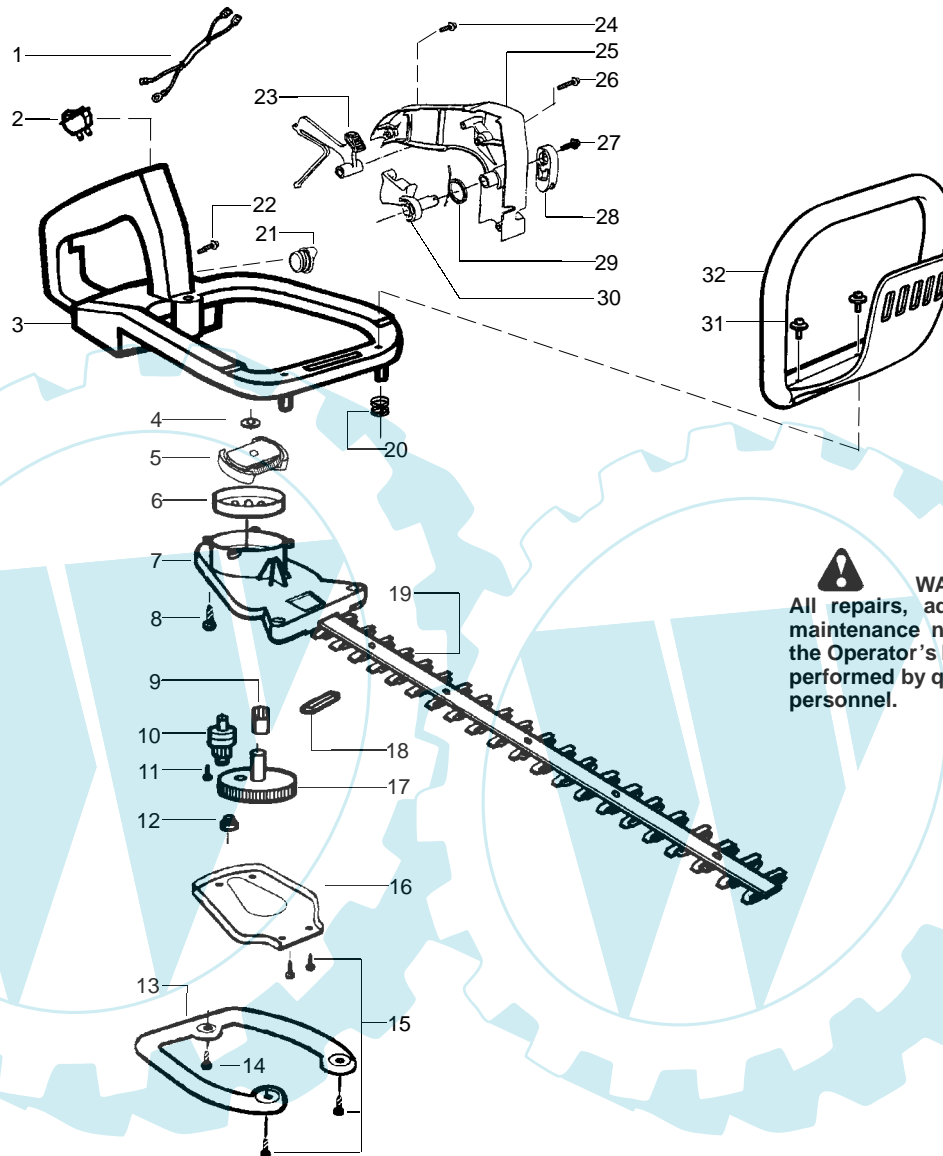

TYPE 6

SPAREPARTS 530082558

WARNING
All repairs, adjustments and maintenance not described in the Operator's Manual must be performed by qualified service personnel.

Ref.	Part No.	Description	Ref.	Part No.	Description
1.	530054133	Assy-Leadwire/Switch (Incl.#2)	18.	530029948	Seal-Blade (Felt)
2.	530029954	Switch-Ignition	19.	530403229	Assy-Blade 22"
3.	530071736	Assy-Rear Handle & Tank	20.	530029946	Spring
4.	530015828	Washer-Clutch	21.	530047877	Assy-Fuel Cap
5.	530014396	Kit-Clutch Assy.	22.	530015770	Screw
6.	530056069	Assy-Drum	23.	530053900	Lockout-Throttle
7.	530096102	Assy-Gear Box (incl.# 9-11)	24.	530015934	Screw
8.	530015886	Screw	25.	530038305	Cover-Handle
9.	530016013	Bearing-Gear	26.	530015940	Screw
10.	530096009	Assy-Pinion	27.	530015775	Screw
11.	530015805	Screw	28.	530029958	Lever-Trigger
12.	530032121	Bushing-Blade	29.	530036123	Spring-Trigger
13.	530036046	Plate-Isolator	30.	530053884	Trigger
14.	530015849	Screw	31.	530015955	Screw
15.	530015934	Screw	32.	530094992	Handle-Front
16.	530029916	Cover-Gear Box Plate			
17.	530071690	Kit-Drive Gear Assy. (Incl. #12)			

↗ = NEW PART NUMBER FOR THIS IPL

★ = REFER TO THE SERVICE REFERENCE INDICATED FOR MORE INFORMATION. (LOCATED AT END OF IPL)