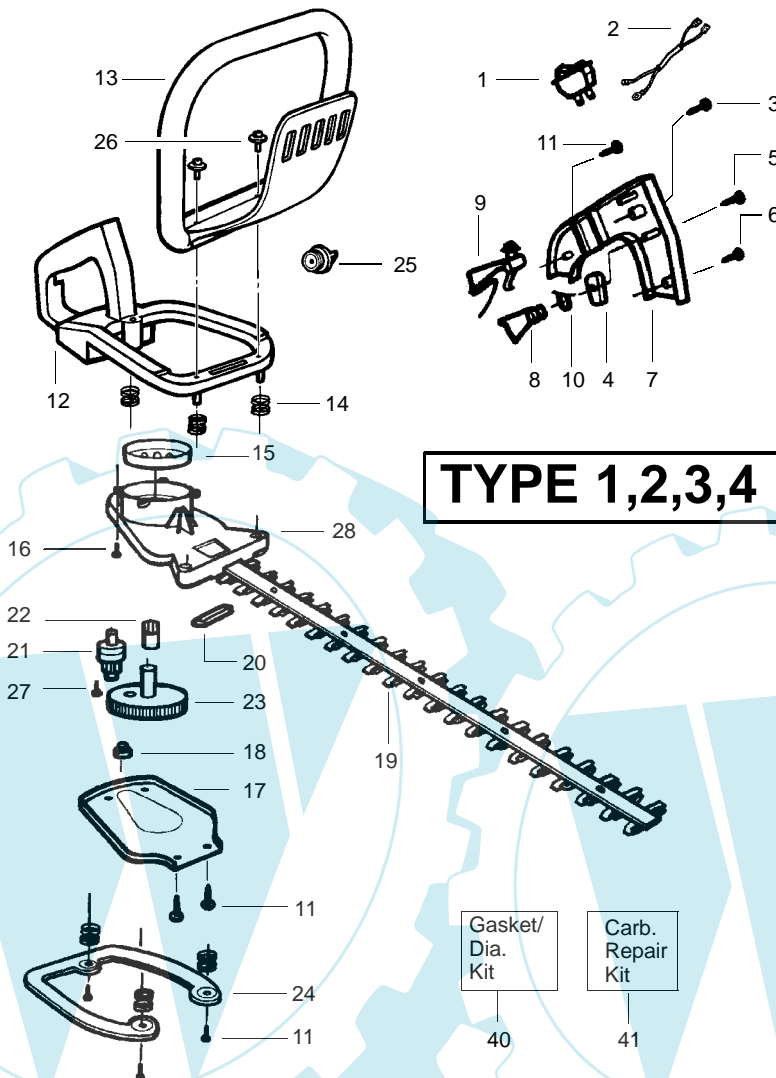

✓ = NEW PART NUMBER FOR THIS IPL

* = REFER TO THE SERVICE REFERENCE INDICATED FOR MORE INFORMATION. (LOCATED AT END OF IPL)

SPAREPARTS
530082558

TYPE 1,2,3,4

Ref.	Part No.	Description	Ref.	Part No.	Description	Ref.	Part No.	Description
1.	530029954	Ignition Switch	13.	530094992	Front Handle	24.	530036046	Isolator Plate
2.	530054133	Lead Wire/Switch Assy	14.	530029946	Spring	25.	530036965	Fuel Cap Ass'y.
3.	530015775	Screw	15.	530048113	Clutch & Drum Ass'y.	26.	530015955	Screw
4.	530029958	Trigger Lever	16.	530015814	Screw	27.	530015805	Screw
5.	530015940	Screw	17.	530029916	Gear Box Plate	28.	530014399	Gear Box Ass'y.
6.	530015770	Screw	18.	530032121	Bushing Blade			(Incl. 21, 22 & 27)
7.	530038305	Handle Cover	19.	530403229	Blade Ass'y.			
8.	530053884	Throttle Trigger	20.	530029948	Blade Seal			
9.	530053900	Throttle Lockout	21.	530036228	Pinion Ass'y.			
10.	530036123	Trigger Spring	22.	530016013	Gear Bearing			
11.	530015934	Screw	23.	530069355	Drive Gear Ass'y.			
12.	530047879	Rear Handle/Tank Ass'y.						

↗ = NEW PART NUMBER FOR THIS IPL

★ = REFER TO THE SERVICE REFERENCE INDICATED FOR MORE INFORMATION. (LOCATED AT END OF IPL)

TYPE 5

SPAREPARTS
530082558

WARNING
All repairs, adjustments and maintenance not described in the Operator's Manual must be performed by qualified service personnel.

↗ = NEW PART NUMBER FOR THIS IPL

★ = REFER TO THE SERVICE REFERENCE INDICATED FOR MORE INFORMATION. (LOCATED AT END OF IPL)

TYPE 1-6

SPAREPARTS
530082558

Type 1 -Carburetor Number
#530035306 - WT-221

Type 2,3 -Carburetor Number
#530069692 - WT-379