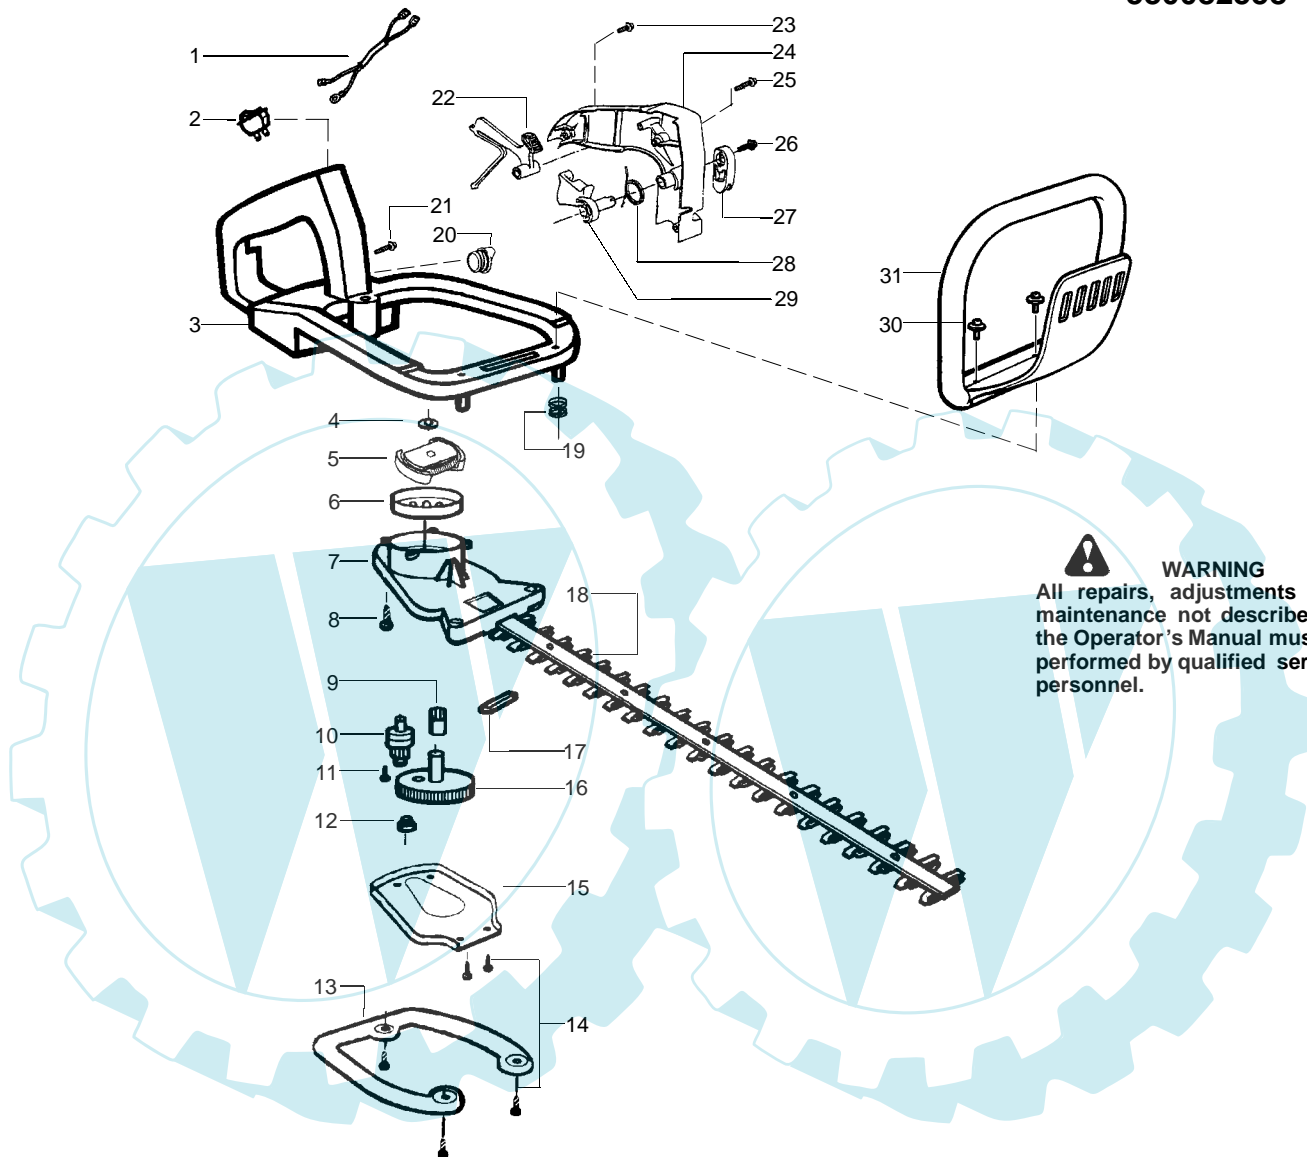

✓ = NEW PART NUMBER FOR THIS IPL

* = REFER TO THE SERVICE REFERENCE INDICATED FOR MORE INFORMATION. (LOCATED AT END OF IPL)

SPAREPARTS
530082558

TYPE 1,2,3,4

Ref.	Part No.	Description	Ref.	Part No.	Description	Ref.	Part No.	Description
1.	530029954	Ignition Switch	13.	530094992	Front Handle	24.	530036046	Isolator Plate
2.	530054133	Lead Wire/Switch Assy	14.	530029946	Spring	25.	530036965	Fuel Cap Ass'y.
3.	530015775	Screw	15.	530048113	Clutch & Drum Ass'y.	26.	530015955	Screw
4.	530029958	Trigger Lever	16.	530015814	Screw	27.	530015805	Screw
5.	530015940	Screw	17.	530029916	Gear Box Plate	28.	530014399	Gear Box Ass'y.
6.	530015770	Screw	18.	530032121	Bushing Blade			(Incl. 21, 22 & 27)
7.	530038305	Handle Cover	19.	530403229	Blade Ass'y.			
8.	530053884	Throttle Trigger	20.	530029948	Blade Seal			
9.	530053900	Throttle Lockout	21.	530036228	Pinion Ass'y.			
10.	530036123	Trigger Spring	22.	530016013	Gear Bearing			
11.	530015934	Screw	23.	530069355	Drive Gear Ass'y.			
12.	530047879	Rear Handle/Tank Ass'y.						

↗ = NEW PART NUMBER FOR THIS IPL

★ = REFER TO THE SERVICE REFERENCE INDICATED FOR MORE INFORMATION. (LOCATED AT END OF IPL)

TYPE 5

SPAREPARTS
530082558

WARNING
All repairs, adjustments and maintenance not described in the Operator's Manual must be performed by qualified service personnel.